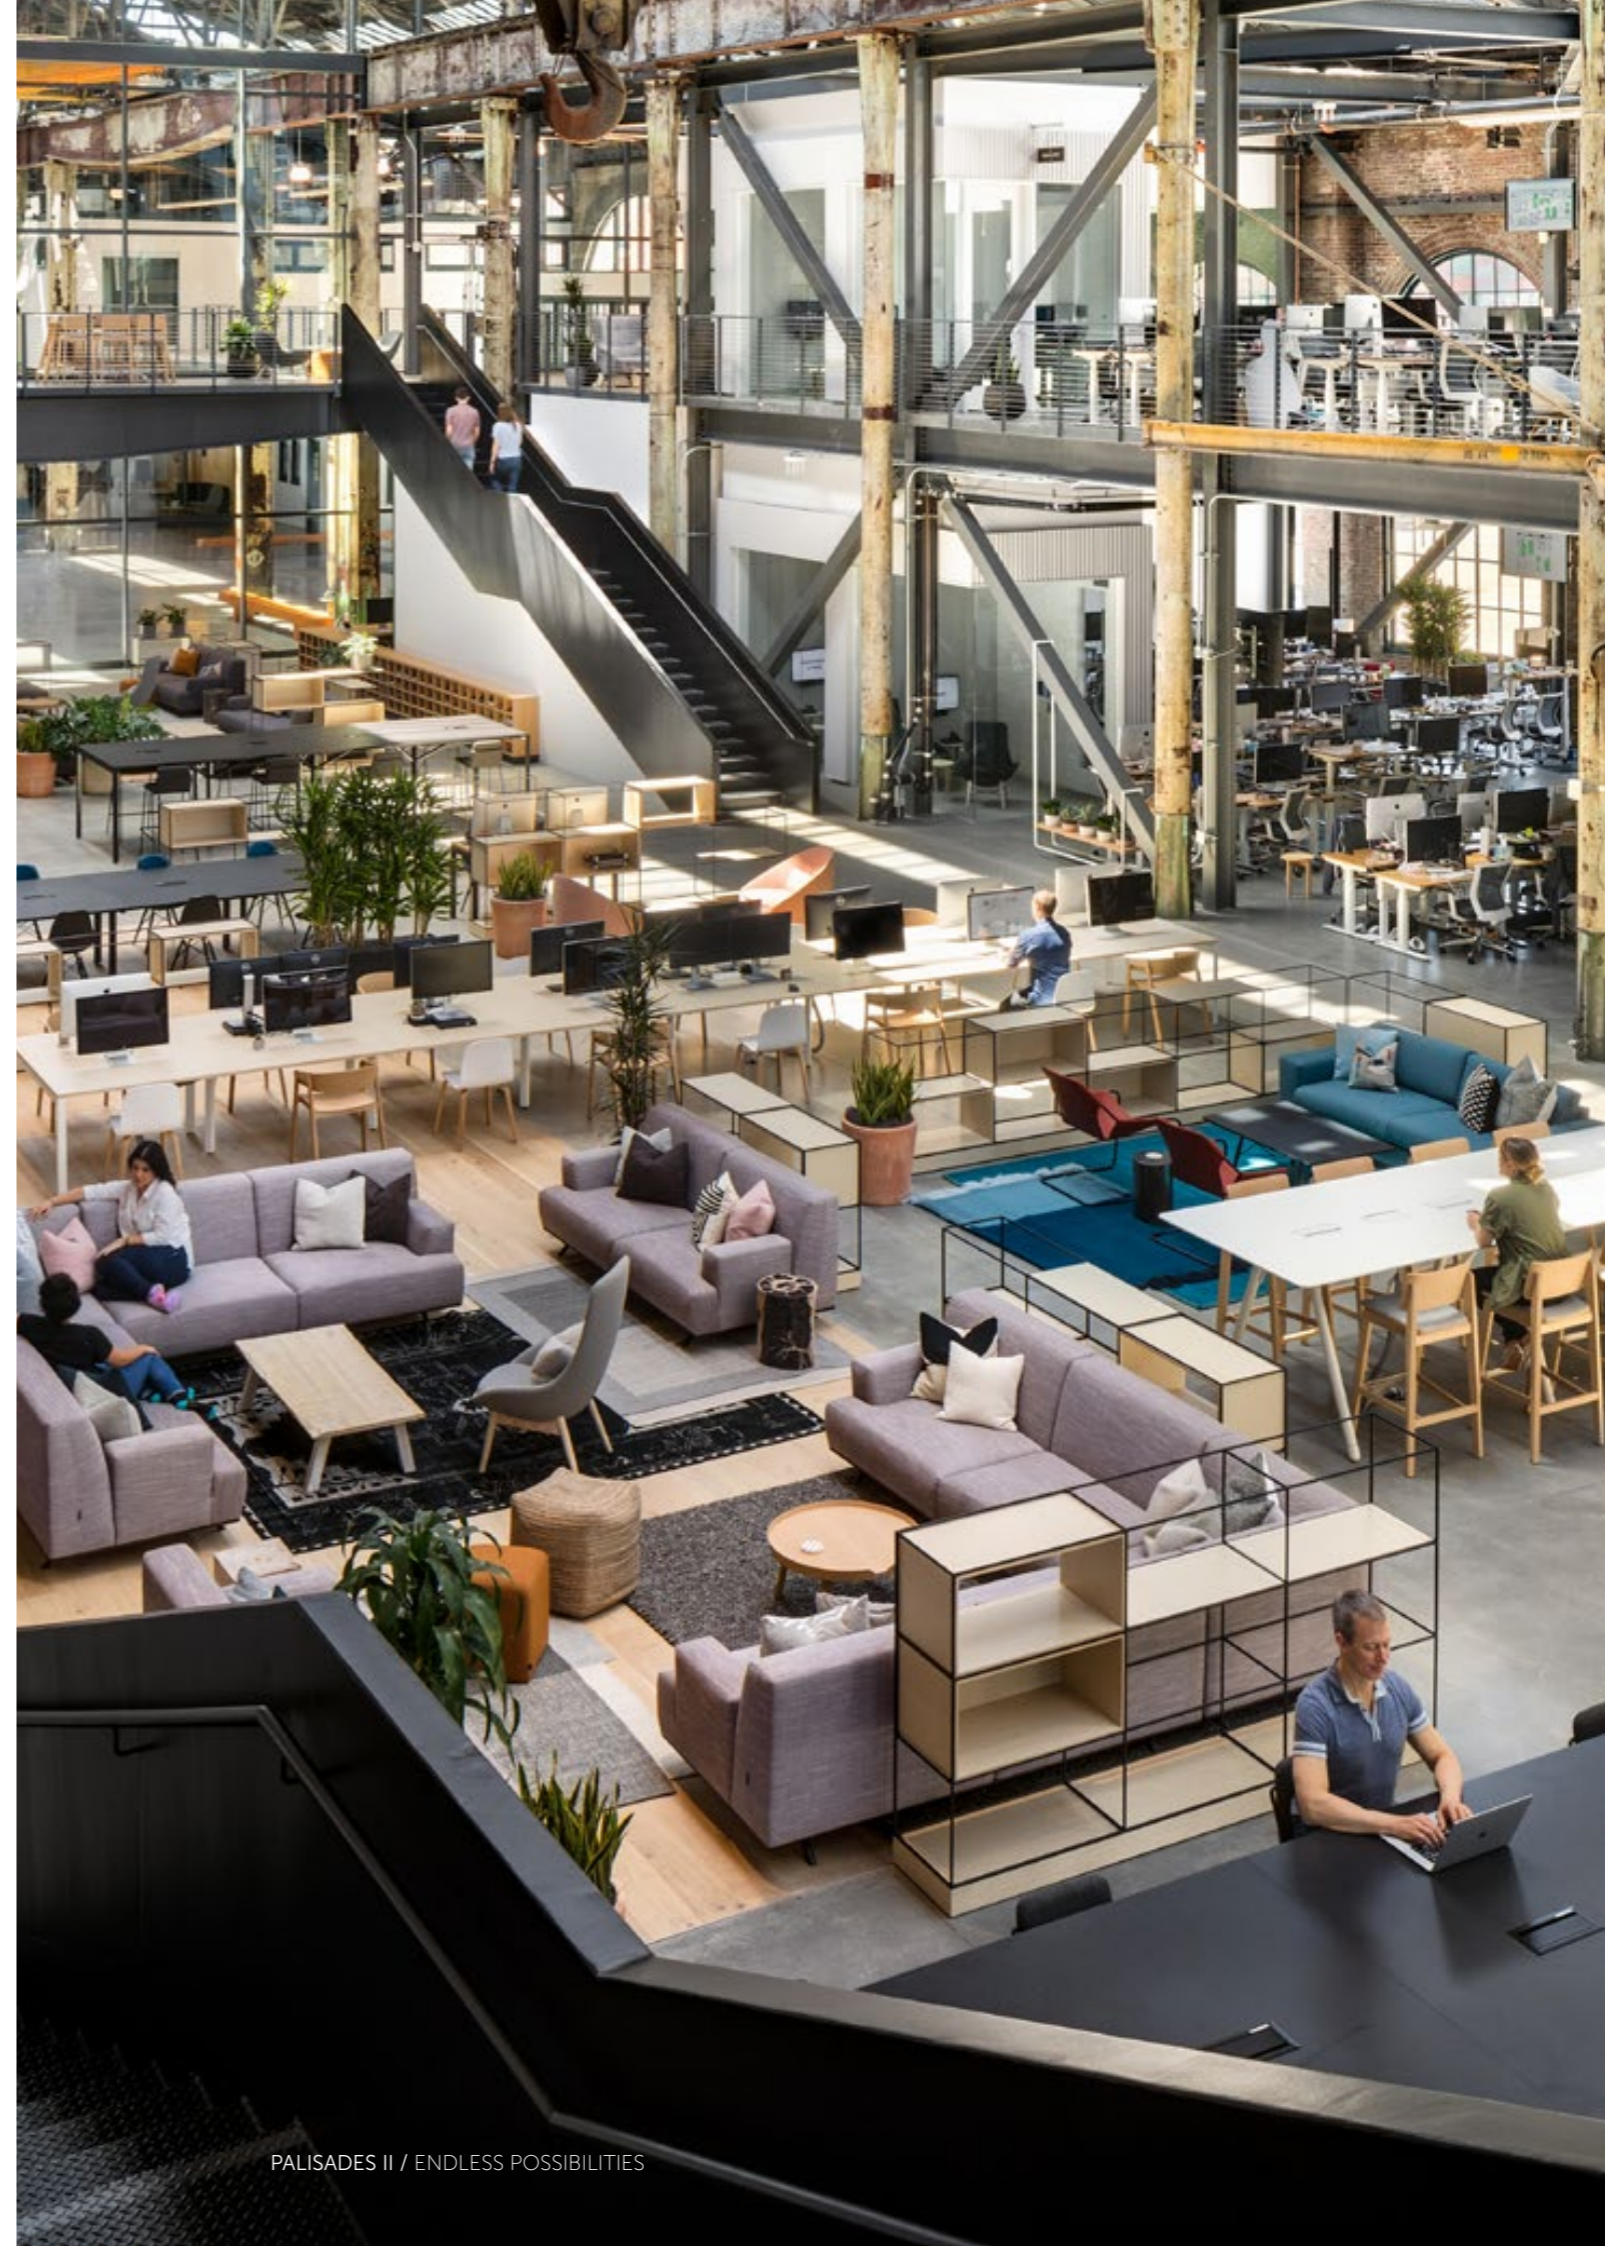

PALISADES II / ENDLESS POSSIBILITIES