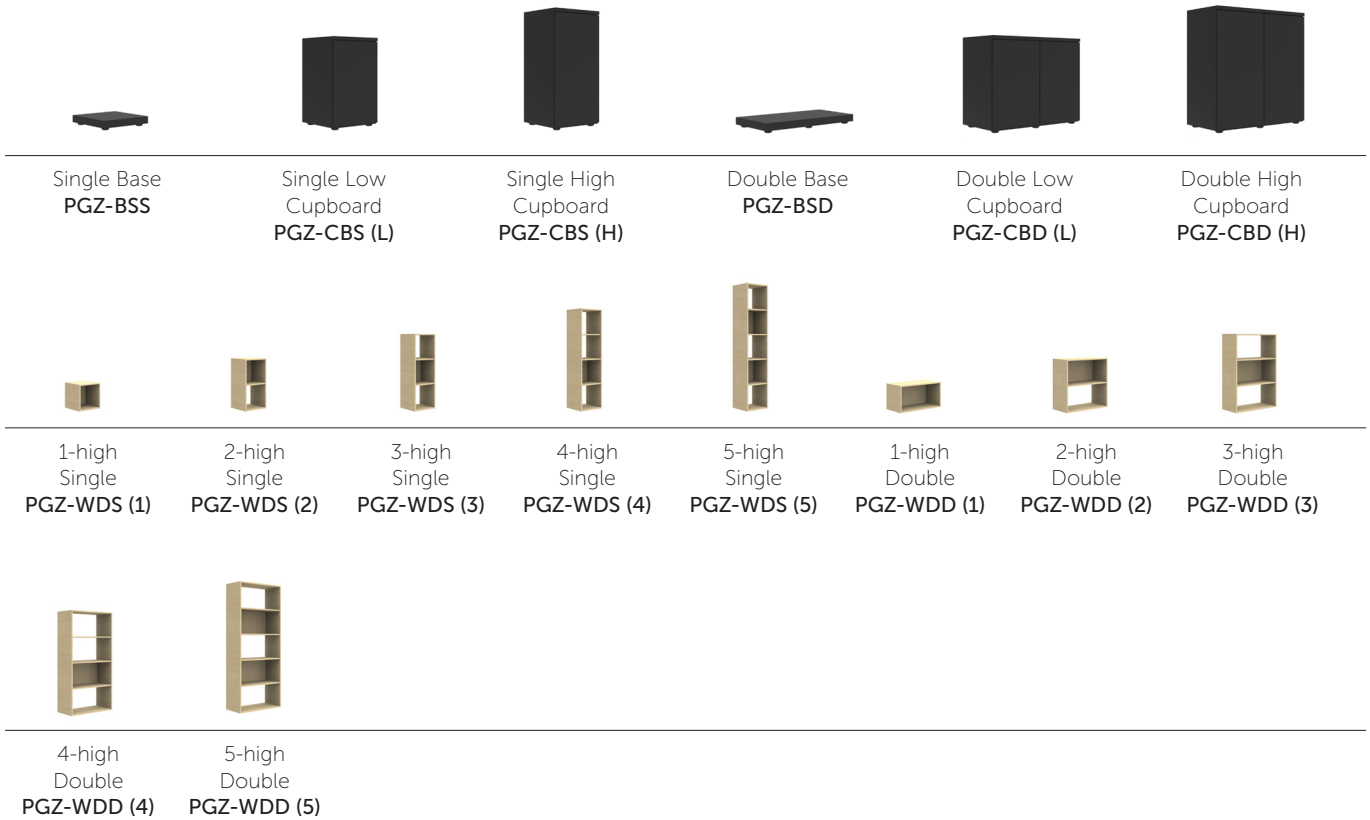

Palisades Wood

A customizable and modular zone divider with a mid-century modernism style that gives flexibility to today's more transitory workforce.

Components