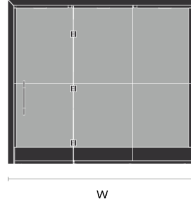

Variations

Standard
PTS-SDP

Dimensions

88" High
Depth: 100"
Width: 109"

94" High
Depth: 100"
Width: 109"

Cladding Finishes

Group 1:	Platinum White, Light Grey, Taupe Grey, Stone Grey, Dakar Grey, Dust Grey, Onyx Grey, Graphite Grey, Black
Group 2:	Premium White, Light Lakeland Acacia, Natural Davos Oak, Natural Maple, Light, Sorano Oak, Ellmau Beech, Tobacco Pacific Walnut
Group 3:	Sky Blue, Smoke Blue, Denim Blue, Atoll Blue, Petrol, Fjord Green, Emerald, Pink, Lipstick, Red, Jaffa Orange, Brilliant Yellow, White Gladstone Oak, Jerusalem Pine, Natural Halifax Oak, Premium White (Woodgrain) Black (Woodgrain), Gloss White
Group 3:	Swisskrono Colours, Swisskrono Wood Grain
Group 4:	Perfectsense Gloss, Perfectsense Matt
Lacquered Plywood	
Laminate:	Fenix, Formica, Polyrey
Veneers	American Walnut, Crown American Cherry, Crown Ash, Crown Maple, Crown Steamed Beech, White American Oak