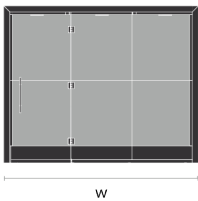

Variations

Standard
PTS-SDP

Dimensions

88" High
Depth: 100"
Width: 109"

94" High
Depth: 100"
Width: 109"

Cladding Finishes

Group 1:	Platinum White, Light Grey, Taupe Grey, Stone Grey, Dakar Grey, Dust Grey, Onyx Grey, Graphite Grey, Black
Group 2:	Premium White, Light Lakeland Acacia, Natural Davos Oak, Natural Maple, Light, Sorano Oak, Ellmau Beech, Tobacco Pacific Walnut
Group 3:	Sky Blue, Smoke Blue, Denim Blue, Atoll Blue, Petrol, Fjord Green, Emerald, Pink, Lipstick, Red, Jaffa Orange, Brilliant Yellow, White Gladstone Oak, Jerusalem Pine, Natural Halifax Oak, Premium White (Woodgrain) Black (Woodgrain), Gloss White
Group 3:	Swisskrono Colours, Swisskrono Wood Grain
Group 4:	Perfectsense Gloss, Perfectsense Matt
Lacquered Plywood	
Laminate:	Fenix, Formica, Polyrey
Veneers	American Walnut, Crown American Cherry, Crown Ash, Crown Maple, Crown Steamed Beech, White American Oak