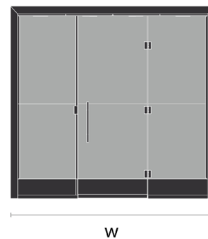

Variations

Standard
PTS-SDP

Dimensions

w

d

h

w

d

h

Standard

Depth: 71"
Height: 88"
Width: 100"

Standard

Depth: 71"
Height: 94"
Width: 100"

Cladding Finishes

Lacquered Plywood

- LPL 1:** White
- LPL 4:** Black, Fog Grey, Hardrock Maple
- LPL 5:** Arctic Groovz, Cotton White, Pelee Island Pear, Rogue Valley Pear, Willow, Charcoal, Storm, Talas Cherry
- LPL 6:** Ashen, Celadon, Duke, Linear Ash, Mist, Mysterious, Noce Vettore, Roja, Sienna, Verde, Adobe, Enigma, Karuna Ash, Quarry
- LPL 7:** Alabaster, Ginger
- HPL 1:** Frosty White, Black, Natural Maple
- HPL 2:** Brite White, Designer White, Dove Gray, Citadel, Pewter, Graphite, Navy Blue, Blueberry Taffy, Matrix Blue, Winter Sky, Cassis, Spectrum Red, Clementine, Chrome Yellow, Fossil, Spectrum Green, Finnish Oak, Danish Maple, Oiled Walnut, Earthenware, Oyster Gray, Pumice, Carbon Mesh
- HPL 3:** Otter, New Burgundy, Just Rose, Fawn Cypress, Millennium Oak, Neowalnut, Walnut Heights, Blackened Legno, Field Elm, White Ash, Blush, Green Slate
- HPL 4:** Bleu Rada, Azzuro Pervinca, Verde Lauro, Rosso Lord, Dark Verde Oliva