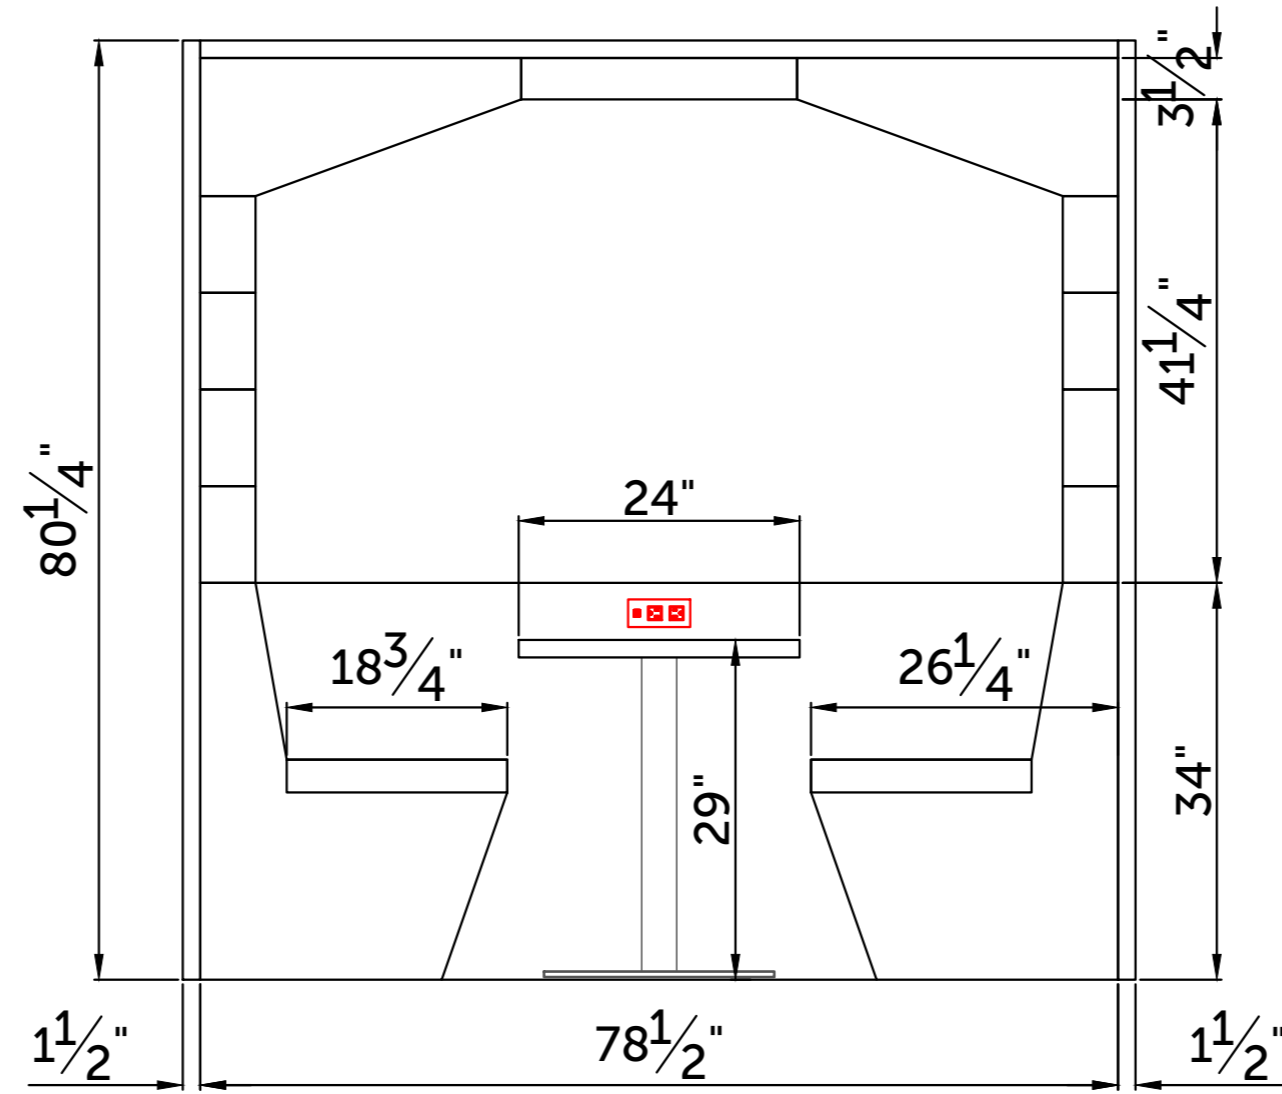

Dimensions

Overall dimensions

4 - Seater RWC
Pitched roof (Square)