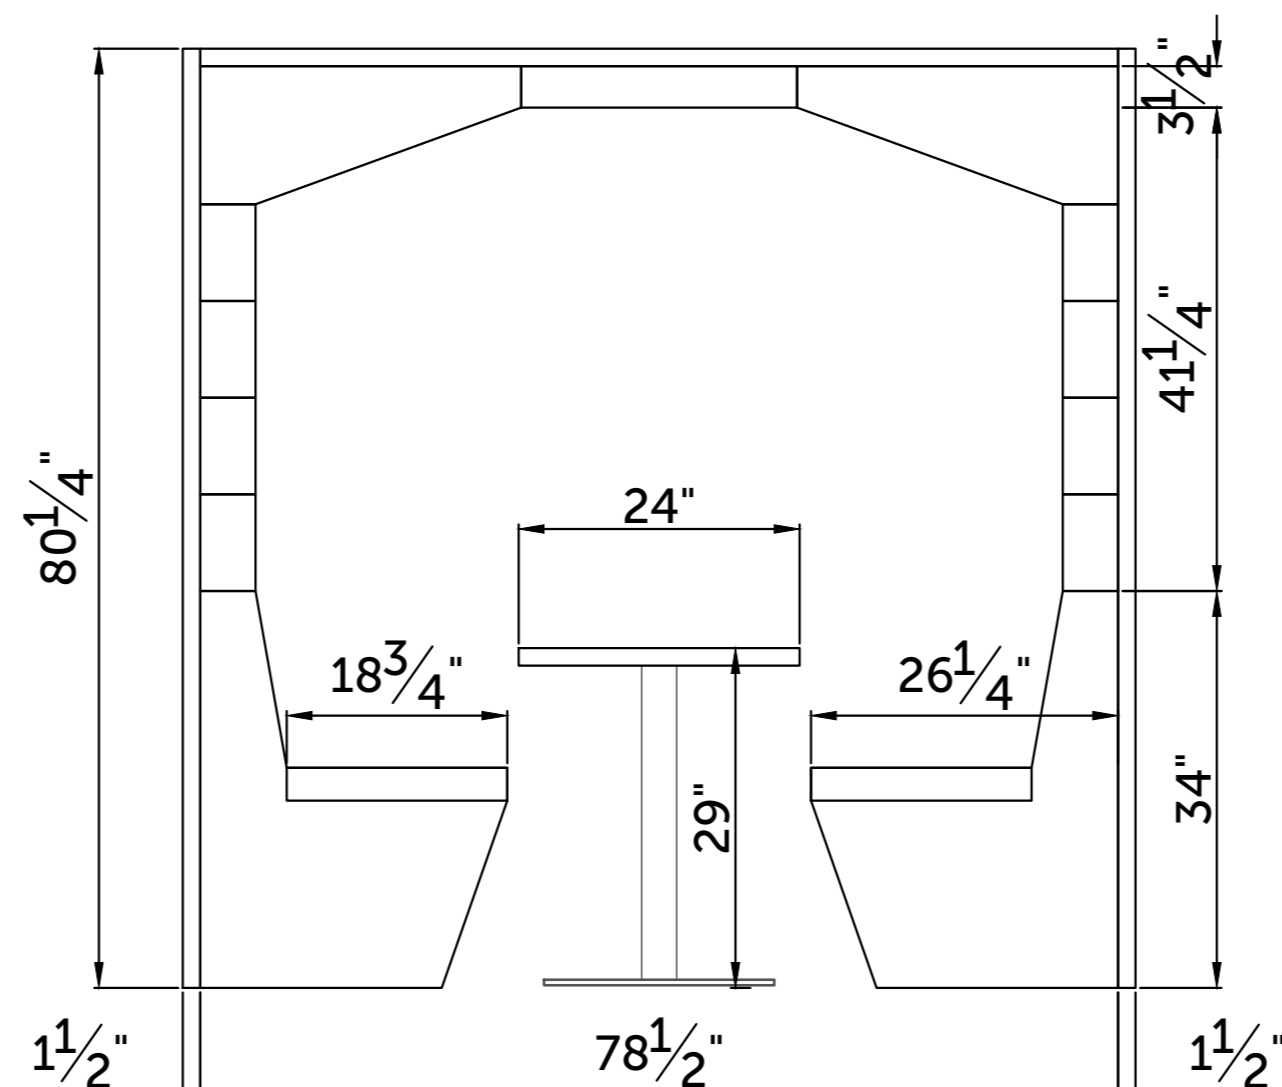

4 - Seater RWC
Pitched roof Open