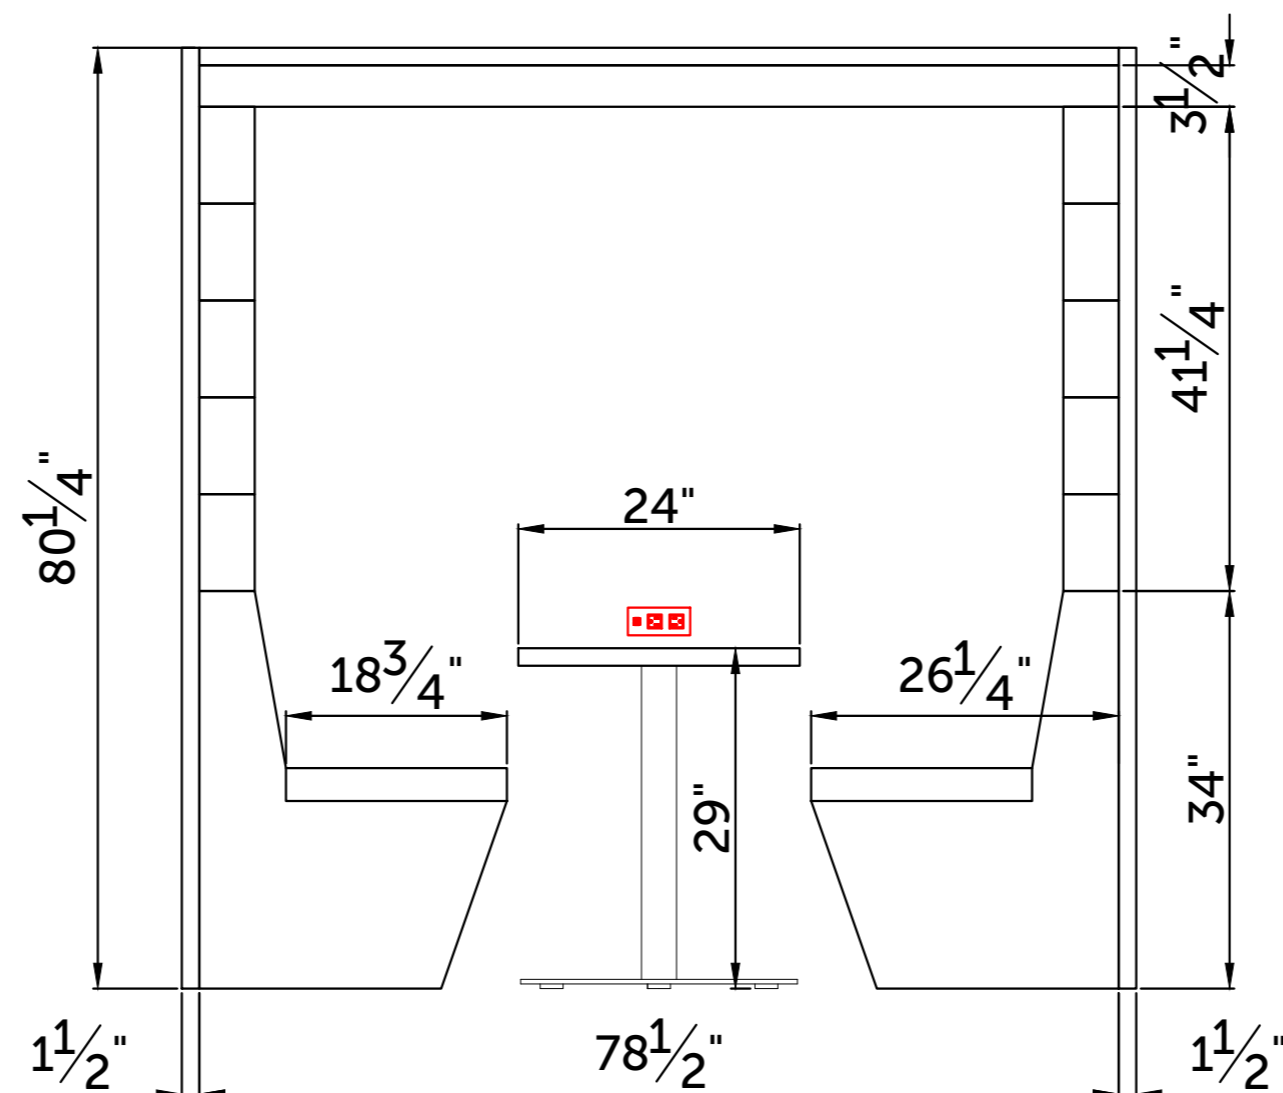

4 - Seater RWC
Flat Roof (Square) Open