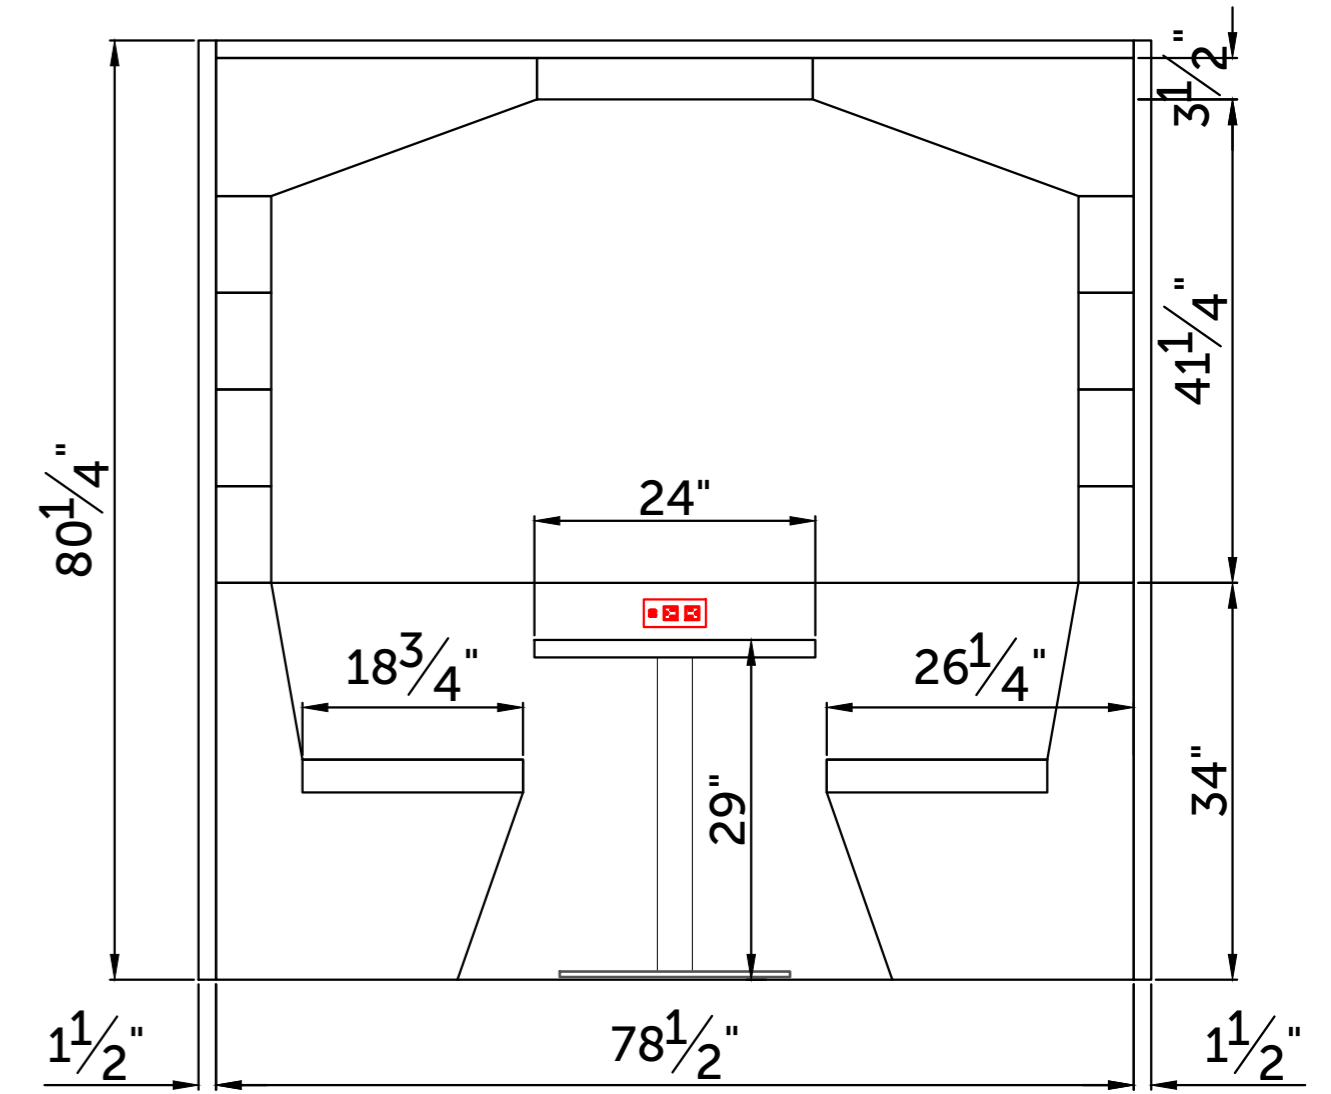

Dimensions

Overall dimensions

6 - Seater RWC
Pitched roof (Square)