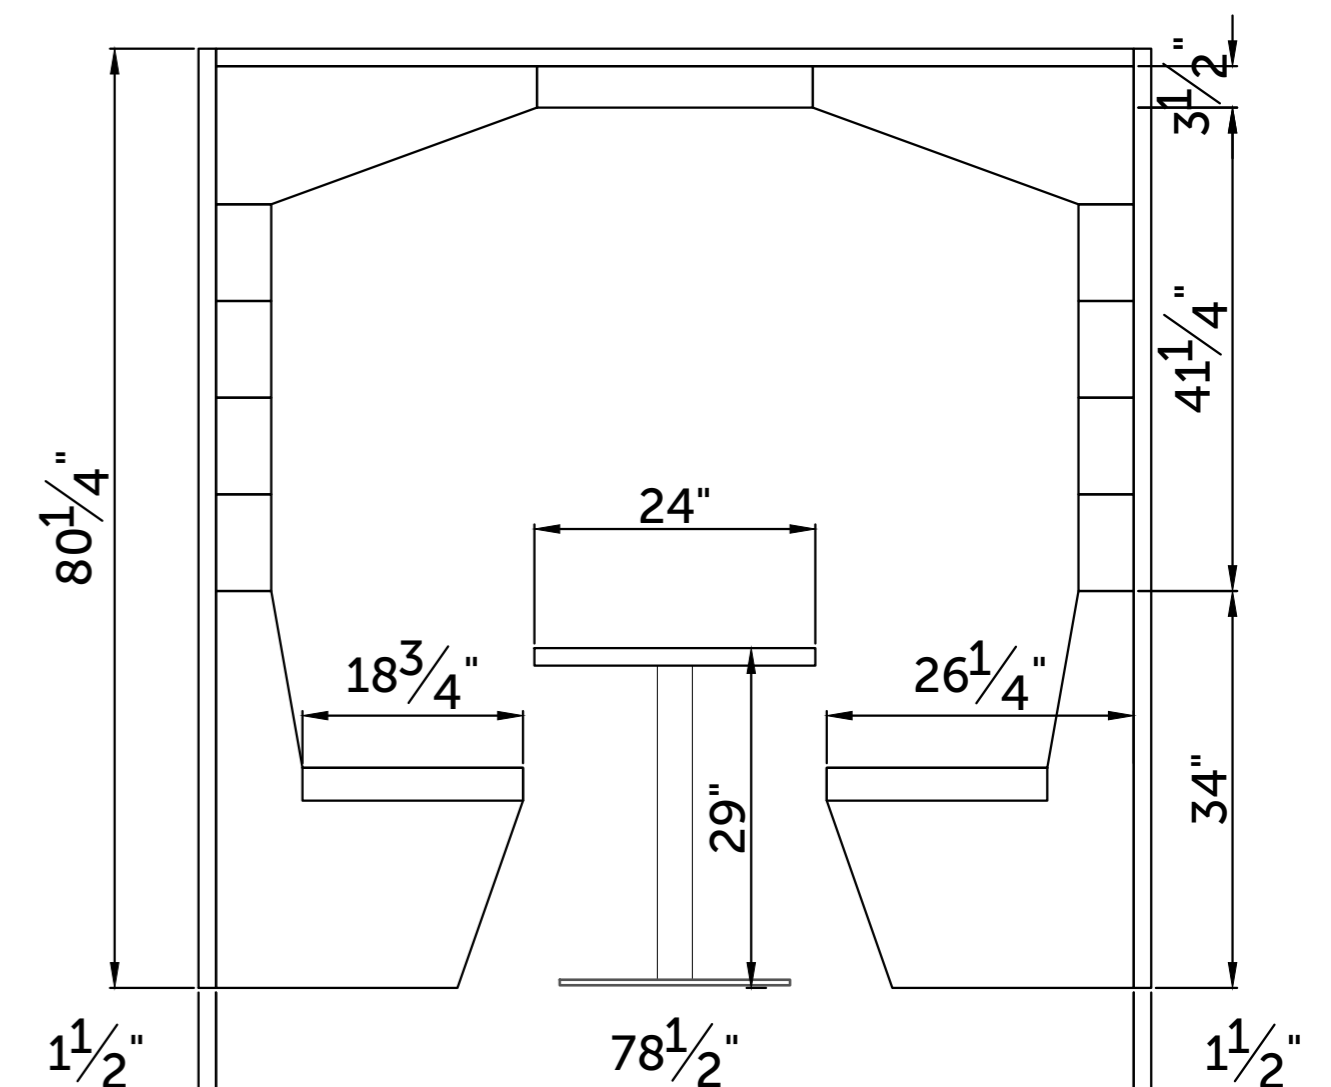

6 - Seater RWC
Pitched roof (Square) Open