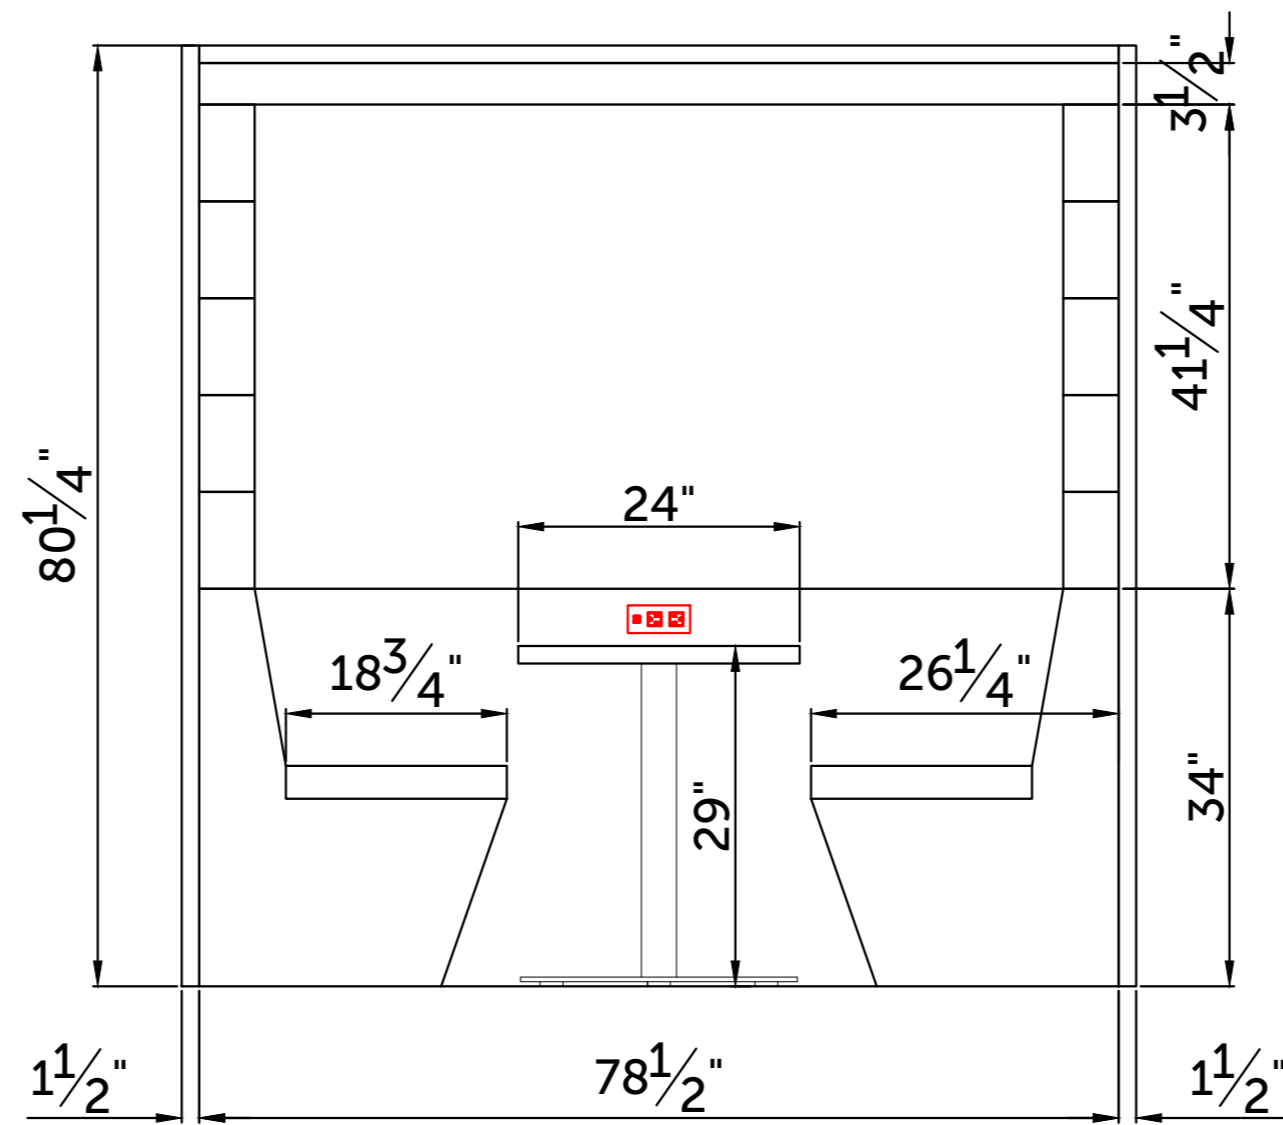

Dimensions

Overall dimensions

4 - Seater RWC
Flat Roof (Square)