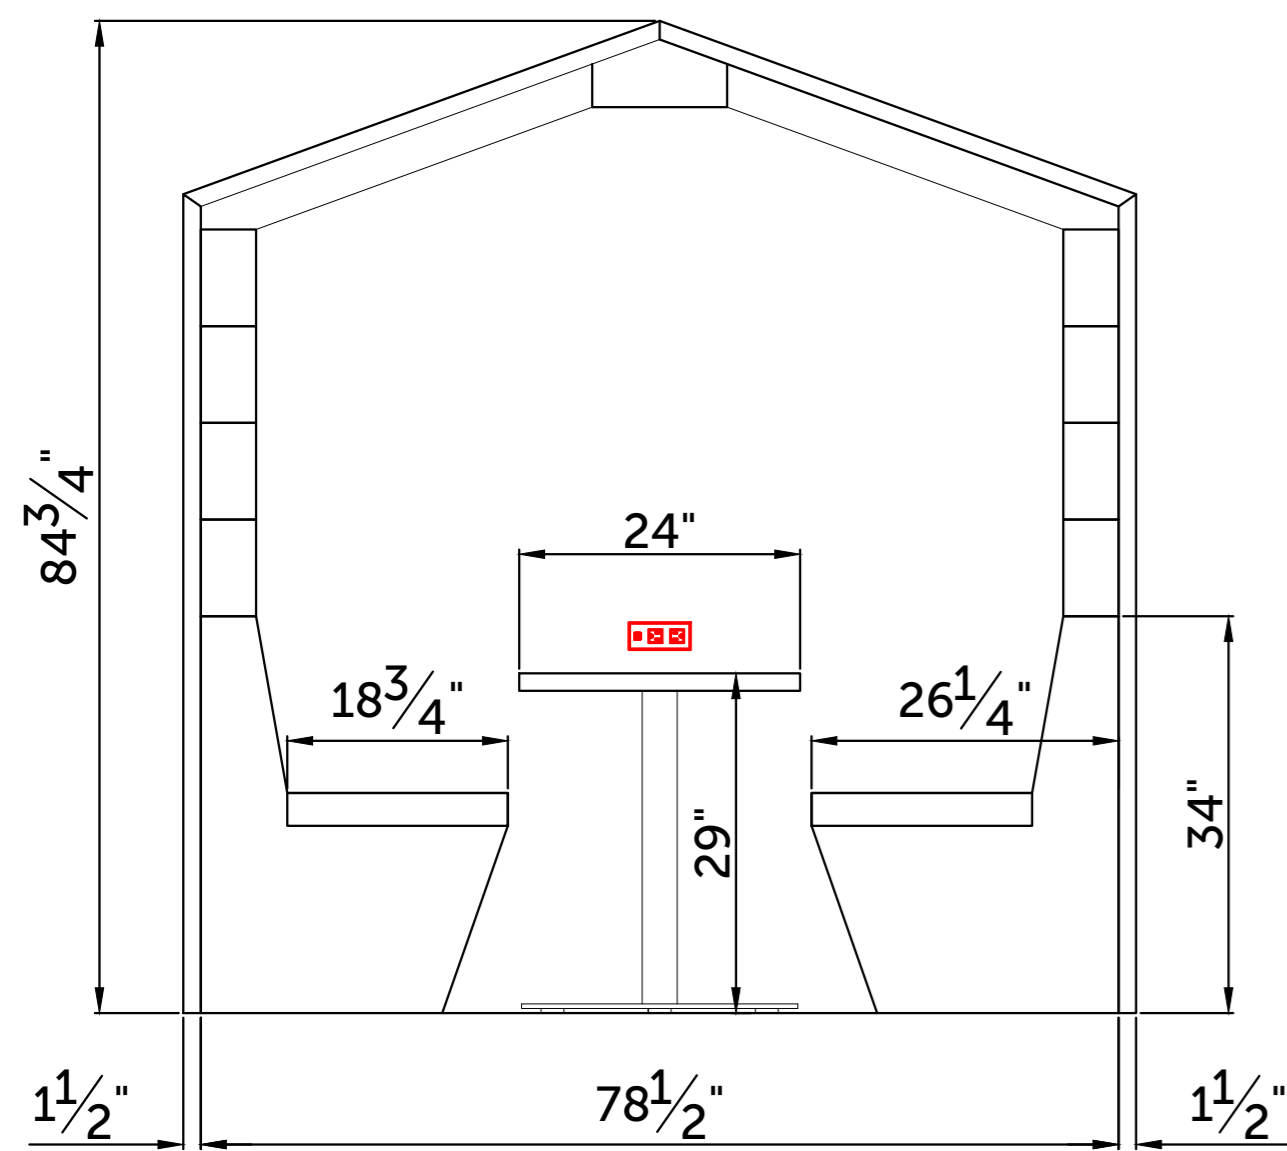

Dimensions

Overall dimensions

2 - Seater RWC
Pitched roof (Square)