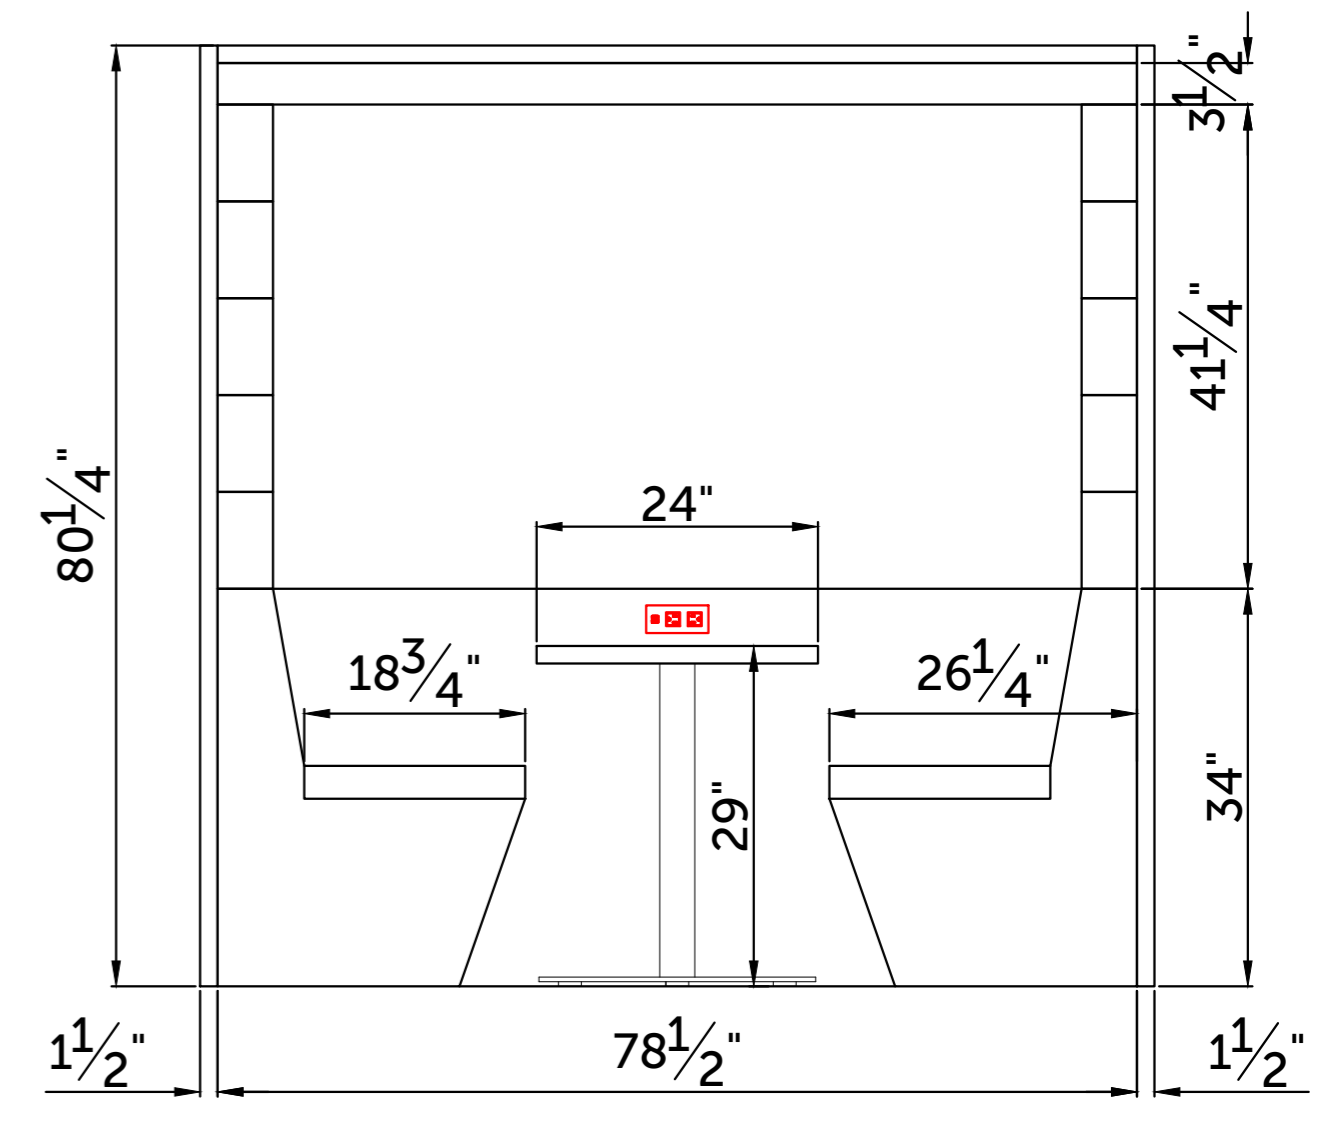

Dimensions

Overall dimensions

6 - Seater RWC
Flat Roof (Square)