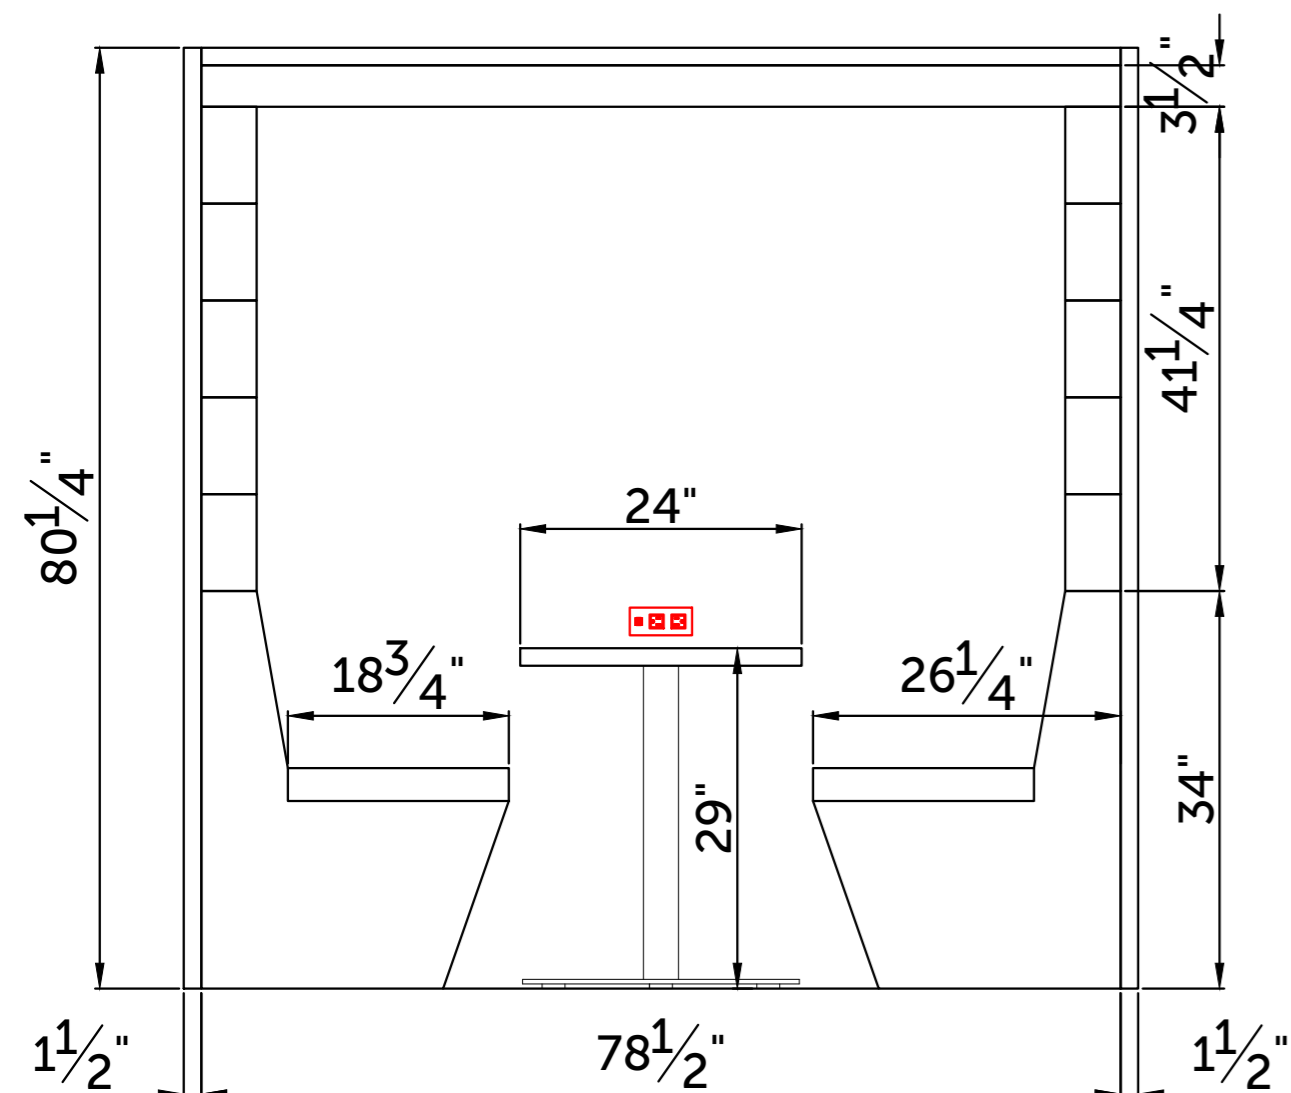

2 - Seater RWC
Flat Roof (Square) Open