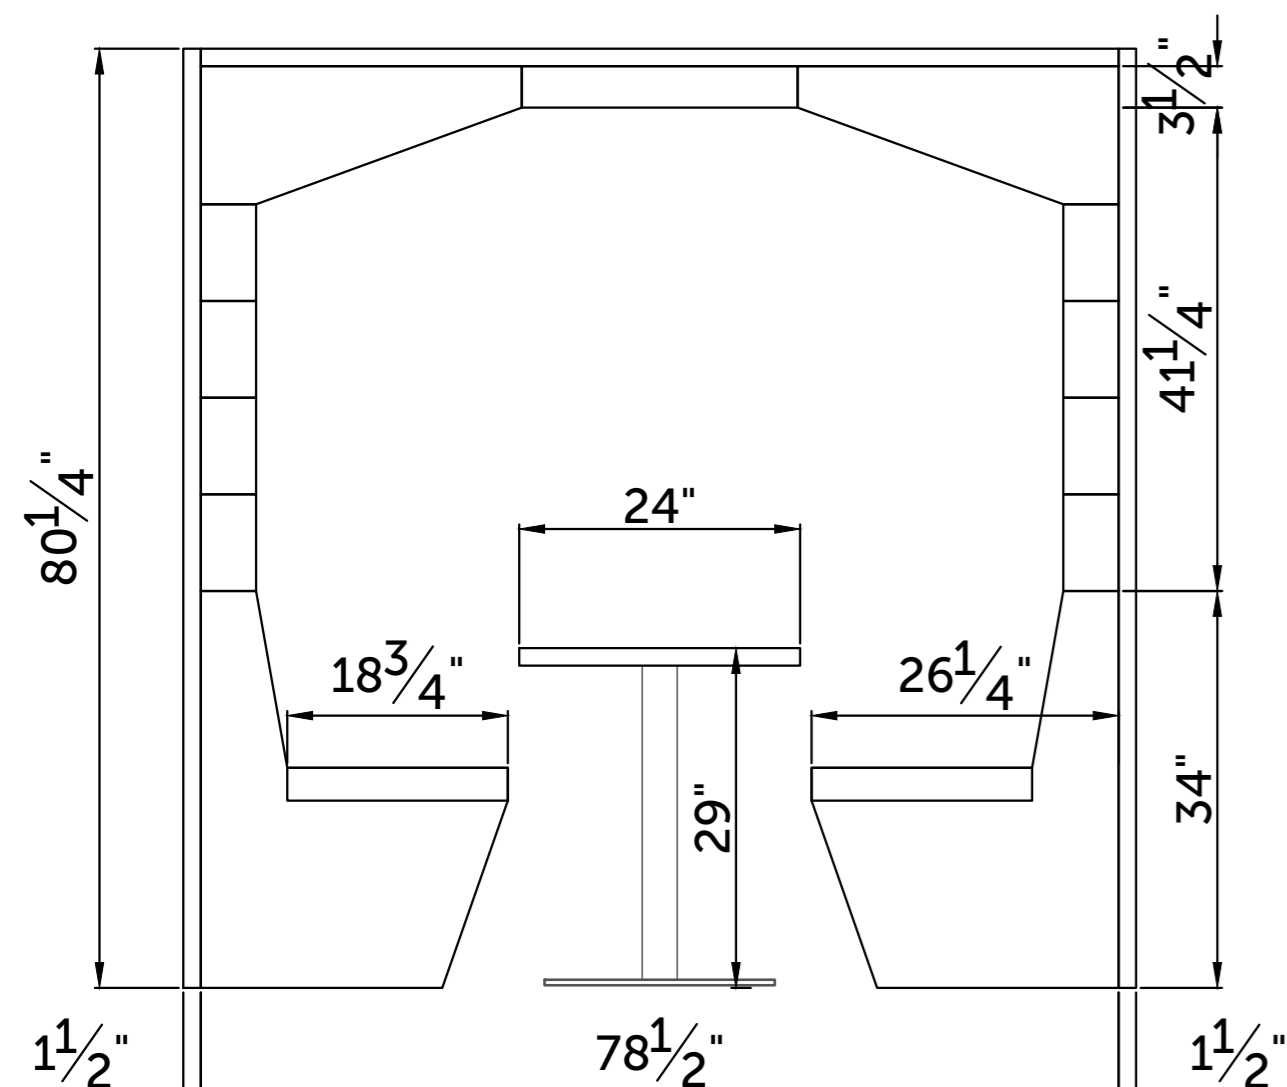

2 - Seater RWC
Pitched roof Open