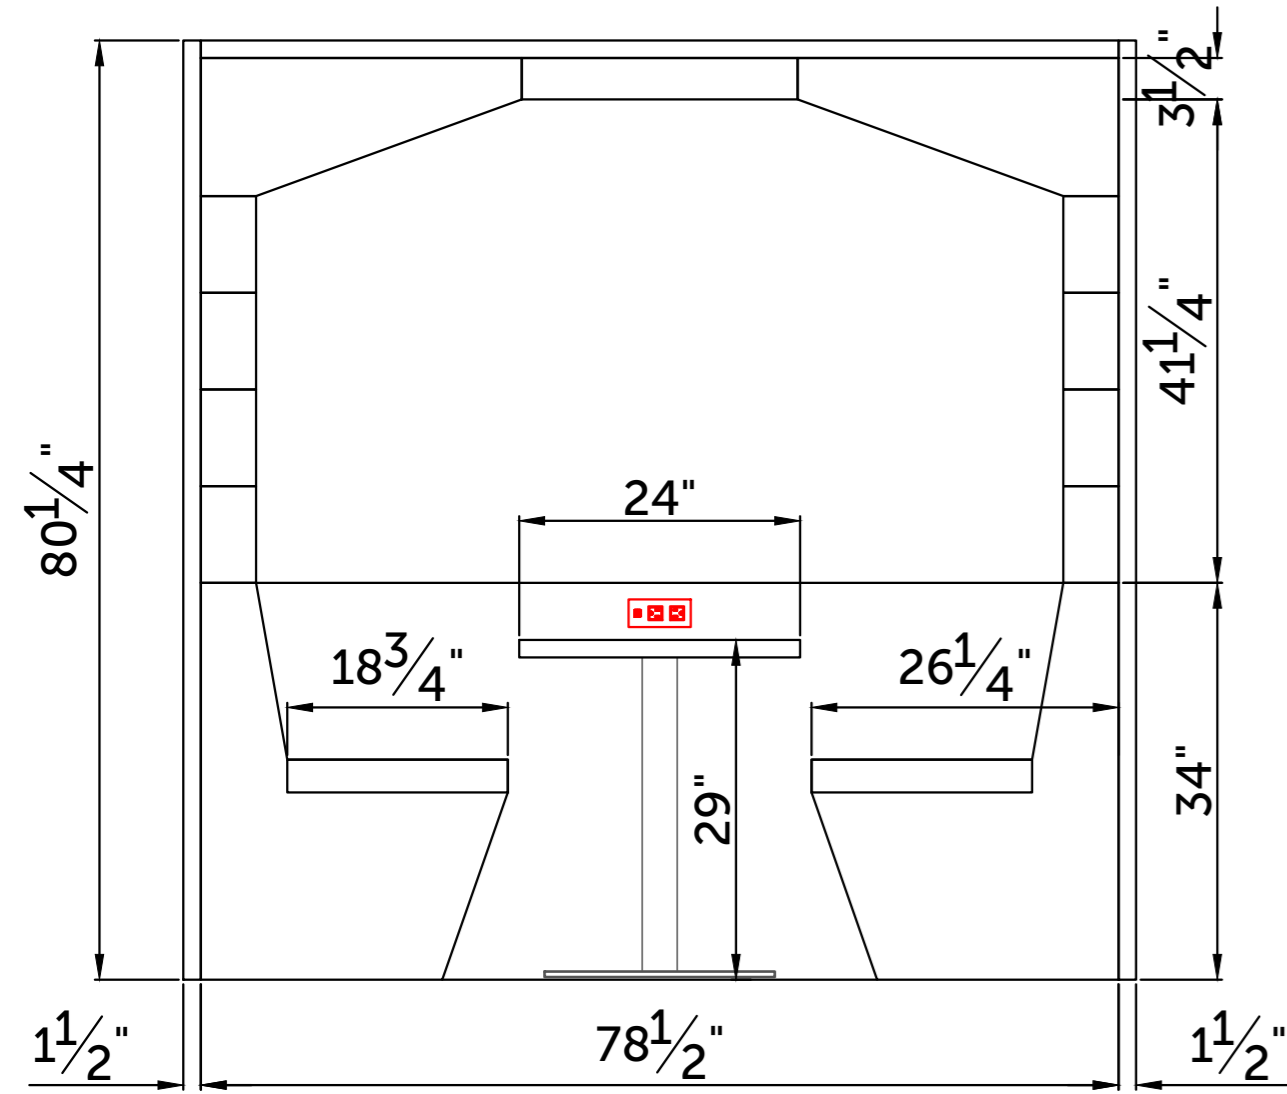

Dimensions

Overall dimensions

2 - Seater RWC
Pitched roof (Square)