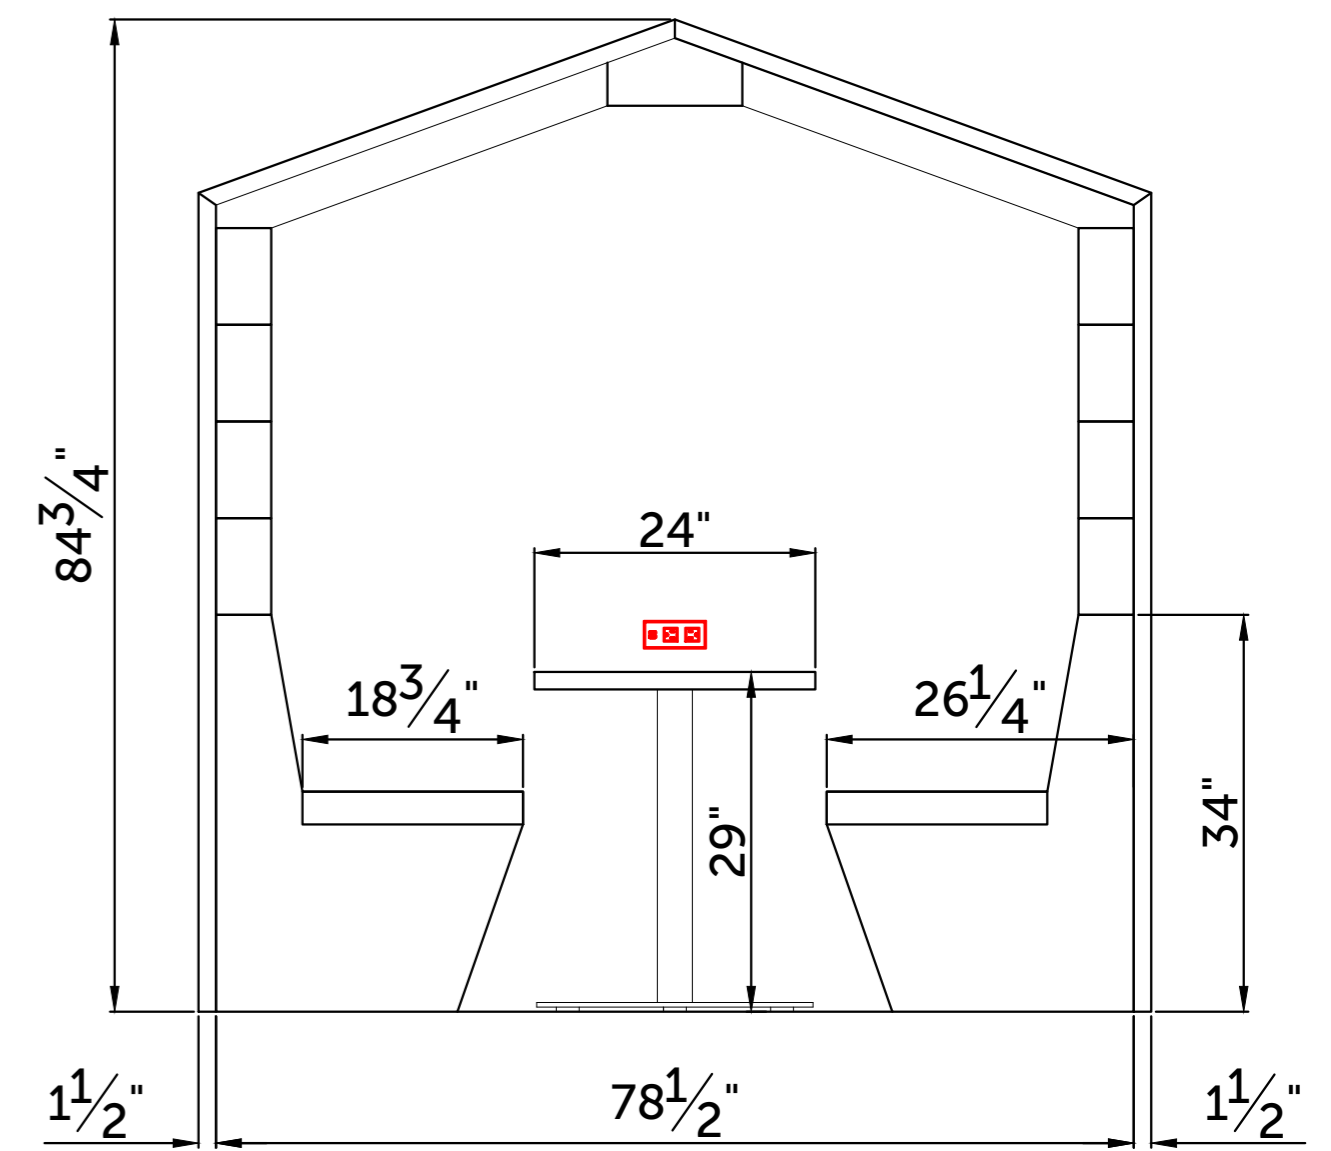

Dimensions

Overall dimensions

6 - Seater RWC
Pitched roof (Square)