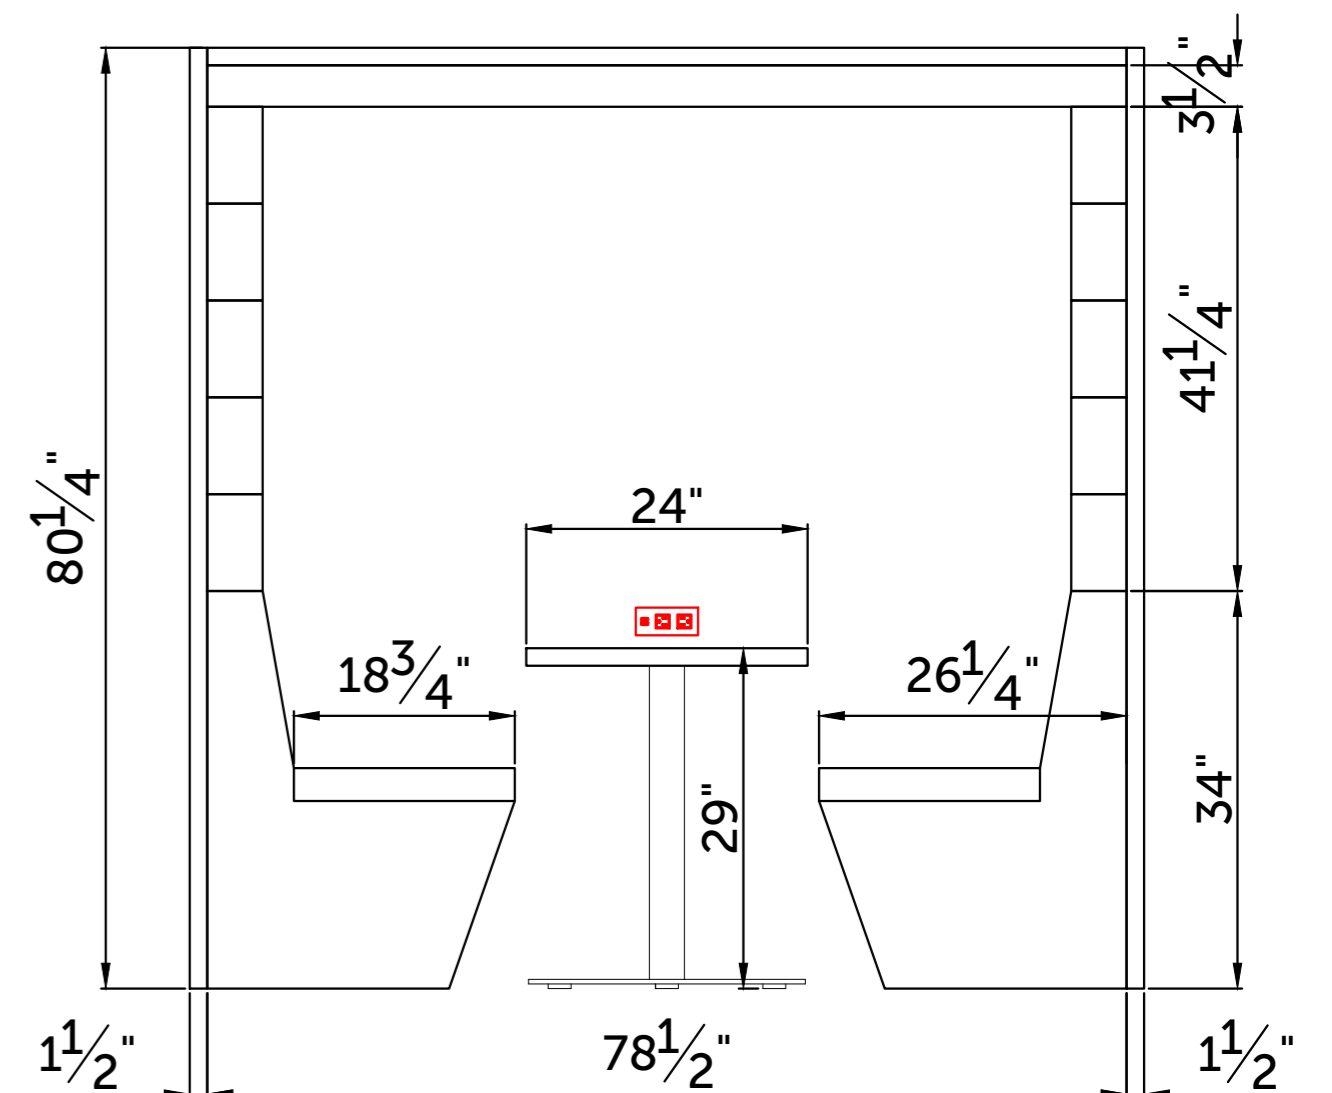

6 - Seater RWC
Flat Roof (Square) Open