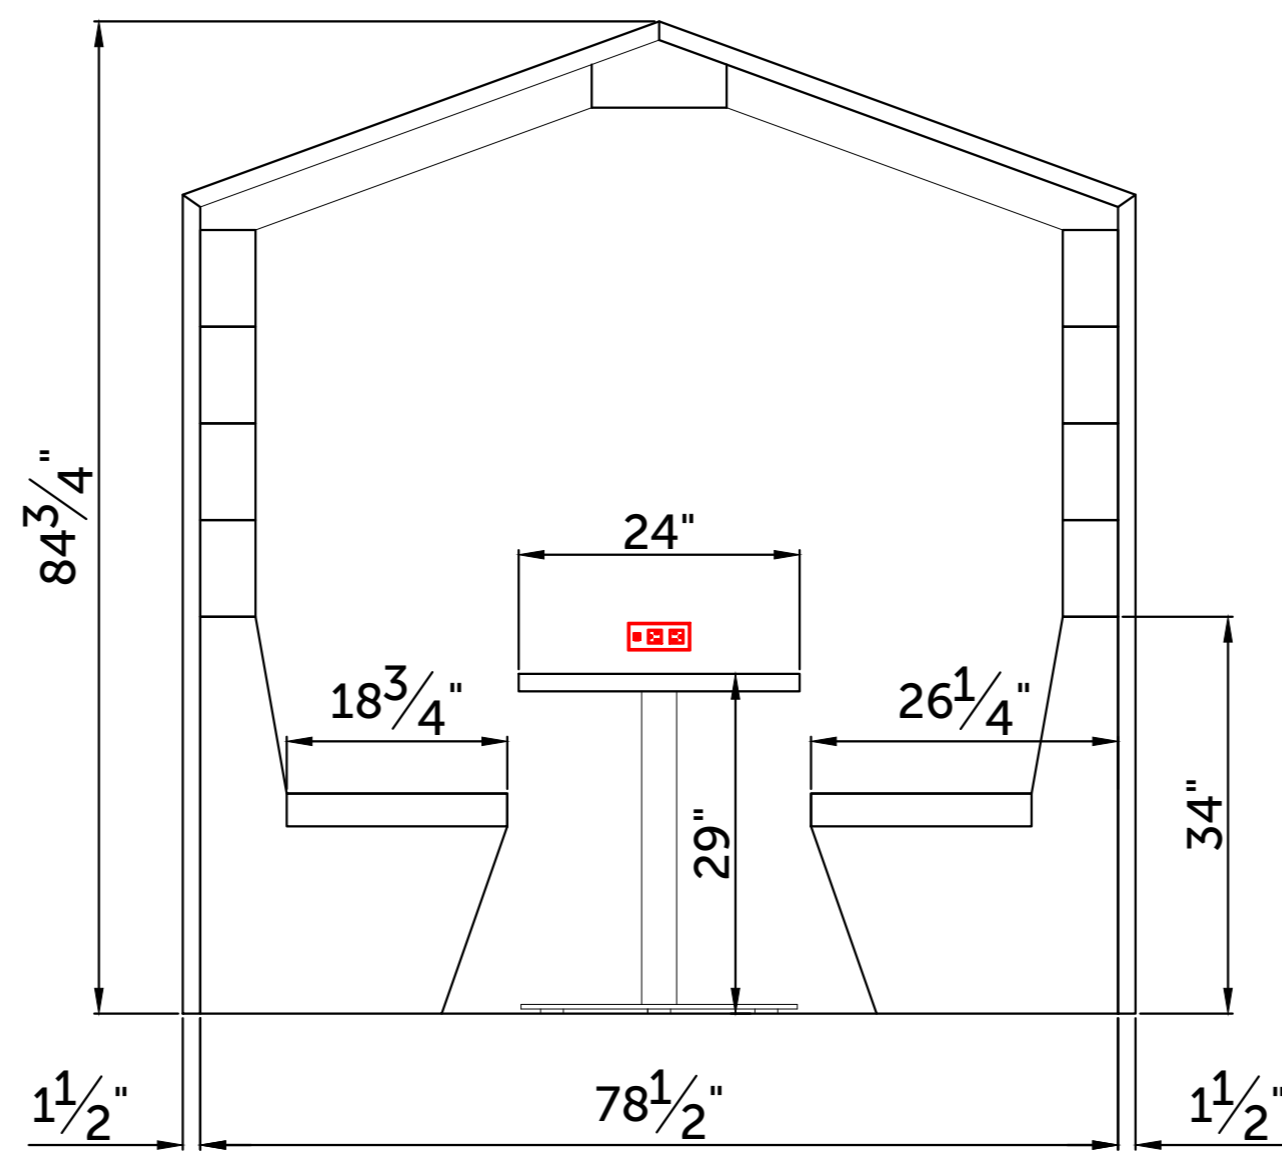

Dimensions

Overall dimensions

4 - Seater RWC
Pitched roof (Square)