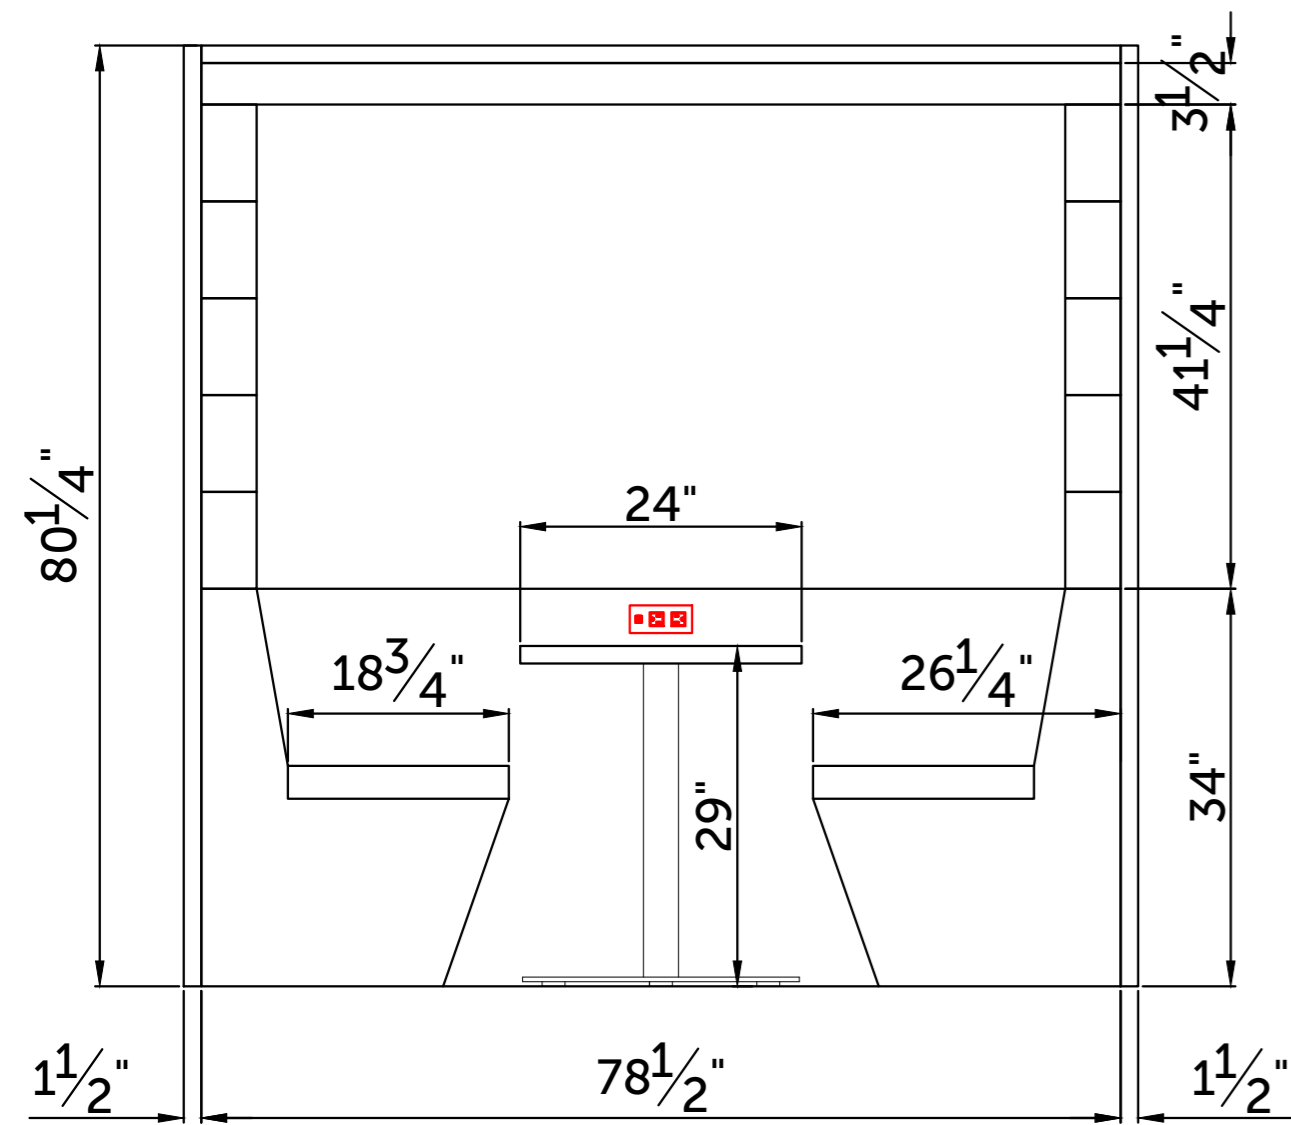

Dimensions

Overall dimensions

2 - Seater RWC
Flat Roof (Square)