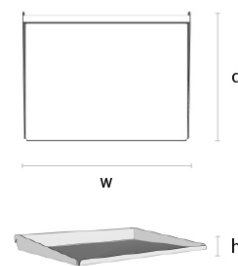

Divide
VLT-DIV

Fragrance
VLT-FRA

Sketchboard
VLT-SKT

Moodboard
VLT-MDB

Display Shelf
(with cork liner)
VLT-DSC

Display Shelf
(without cork liner)
VLT-DSW

Dimensions

One
Size

Valet Rail
1½"h x ¾"d x 23½"w

Luggage Hooks
9½"w x 2¼" x 2"

Divide
14"h x ¾"d x 9"d

Fragrance
150"h x 30"w x 75"d

XS
S
M
L
XL

Sketchboard
11¾"h x 8¼"w x 1½"d
23½"h x 16¾"w x 1½"d
33"h x 23¼"w x 1½"d

Moodboard
11¾"h x 8¼"w x 1½"d
23½"h x 16¾"w x 1½"d
33"h x 23¼"w x 1½"d

Display Shelf (with/out cork liner)
1"h x 4½"w x 4½"d
1"h x 13"w x 2¼"d
1"h x 13"w x 9¾"d
1"h x 22¼"w x 2¼"d
1"h x 22¼"w x 9¾"d

Metal Finishes

Color Swatches

Jet Black

Signal White

Stone Grey

Beige Grey

Traffic Grey