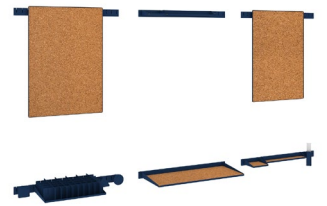

Collections

Solo Collection
VLT-SOL

Hub Collection
VLT-HUB

Activator Collection
VLT-ACT

Gallery Collection
VLT-GAL

Kit of Parts

Valet Rail
VLT-RAL

Luggage Hooks
VLT-LGH

Divide
VLT-DIV

Fragrance
VLT-FRA

Sketchboard
VLT-SKT

Moodboard
VLT-MDB

Display Shelf
(with cork liner)
VLT-DSC

Display Shelf
(without cork liner)
VLT-DSW

Dimensions

One
Size

Valet Rail
1½"h x ¾"d x 23½"w

Luggage Hooks
9½"w x 2¼" x 2"

Divide
14"h x ¾"d x 9"d

Fragrance
150"h x 30"w x 75"d

XS
S
M
L
XL

Sketchboard
11¾"h x 8¼"w x 1½"d
23½"h x 16¾"w x 1½"d
33"h x 23¼"w x 1½"d

Moodboard
11¾"h x 8¼"w x 1½"d
23½"h x 16¾"w x 1½"d
33"h x 23¼"w x 1½"d

Display Shelf (with/out cork liner)
1"h x 4½"w x 4½"d
1"h x 13"w x 2¼"d
1"h x 13"w x 9¾"d
1"h x 22¼"w x 2¼"d
1"h x 22¼"w x 9¾"d

Metal Finishes

Color Swatches

Jet Black

Signal White

Stone Grey

Beige Grey

Traffic Grey