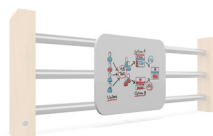

Flat Top Screen
INF

Rails
RAI

Movable Rail Screen -
size 1
M1S

Movable Rail Screen -
size 2
M2S

Movable Rail
Whiteboard
MWB

Finishes

- **Group 1:** Natural Maple, Frosty White, Moonstone, Black
- **Group 2:** White Ash, Finnish Oak, Danish Maple, Brite White, Designer White, Dove Grey, Citadel, Pewter, Graphite, Navy Blue, Blueberry Taffy, Matrix Blue, Just Blue, Winter Sky, Cassis, Eggplant, Amarena, Spectrum Red, Clementine, Chrome Yellow, Fossil, Enamel, Spectrum Green, Hunter Green
- **Group 3:** Fawn Cypress, Millennium Oak, Natural Walnut, Walnut Heights, Blackened Legno, Field Elm, Otter, Bleu Rada, New Burgundy, Just Rose, Dark Verde Oliva